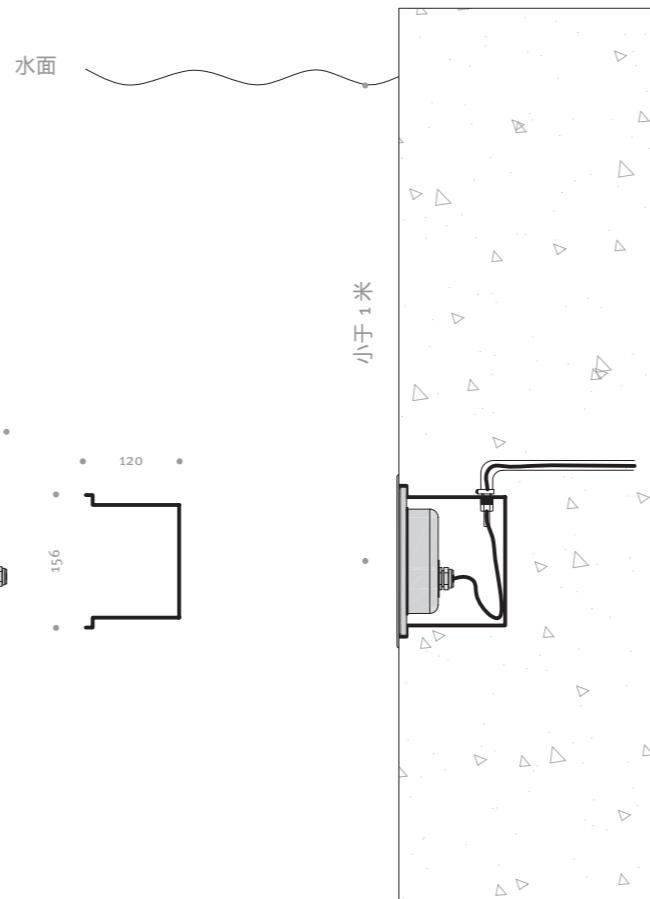

UWR 180 水下灯

24V DC	IP 68	Class III	Ra>80	CE	RoHS	Ik 08
PWM	1-10 V	Dali	2000 K	3000 K	6000 K	RGB

UWR 180
High quality underwater luminaire, it is suitable for swimming pools, water attractions, fountains etc;
Temperature of water between -20°C~40°C less than 1 meter depth;
Built-in overheat sensor system, Automatic Shutdown at 75°C;

Housing is made of molding shaped hard chromeplated stainless steel SUS 316 L# ;
8 mm step tempered glass enclosure;
Silicone gasket;
IP 68 PG-11 copper with nickel-coated;
Power cable Ho7RN-F 2x1.0 mm² (RGB 4x1.0 mm² / RGBW 5x0.75 mm²), L = 3.0 m;
Mounting sleeve ABS;
Options: PWM / 1-10 V / Dali;
2000 k / 3000 k / 6000 k / RGB / RGBW;
beam angle;

UWR 180 水下灯
高品质水下照明灯具，适用于游泳池、水景，喷泉等水体照明；
产品适用不大于1米水深、-20°C~40°C的水温环境；
产品具有 75°C 过温保护功能；

316 L 不锈钢灯体，表面镀铬处理；
8 mm 厚钢化玻璃灯罩；
硅胶密封圈；
IP 68 PG-11 电缆锁头，预留 2x1.0 mm² (RGB 4x1.0 mm² / RGBW 5x0.75 mm²) 电缆，长度3米；
ABS 预埋件；
可选项包括: PWM / 1-10 V / Dali ;
2000 k / 3000 k / 6000 k / RGB / RGBW ;
光束角；