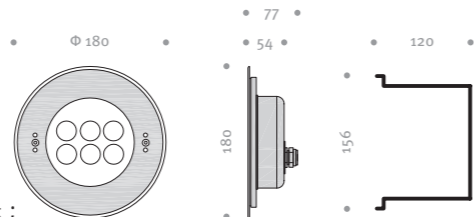

24V DC	IP 68	Class III	Ra>80	CE	RoHS	Ik 08
PWM	1-10 V	Dali	2000 K	3000 K	6000 K	RGB

UWR 180
High quality underwater luminaire, it is suitable for swimming pools, water attractions, fountains etc;
Temperature of water between -20°C~40°C less than 1 meter depth;
Built-in overheat sensor system, Automatic Shutdown at 75°C;

Housing is made of molding shaped hard chromeplated stainless steel SUS 316 L# ;
8 mm step tempered glass enclosure;
Silicone gasket;
IP 68 PG-11 copper with nickel-coated;
Power cable Ho7RN-F 2x1.0 mm² (RGB 4x1.0 mm² / RGBW 5x0.75 mm²), L = 3.0 m;
Mounting sleeve ABS;
Options: PWM / 1-10 V / Dali;
2000 k / 3000 k / 6000 k / RGB / RGBW;
beam angle;

UWR 180 水下灯
高品质水下照明灯具，适用于游泳池、水景，喷泉等水体照明；
产品适用不大于1米水深、-20°C~40°C的水温环境；
产品具有 75°C 过温保护功能；

316 L 不锈钢灯体，表面镀铬处理；
8 mm 厚钢化玻璃灯罩；
硅胶密封圈；
IP 68 PG-11 电缆锁头，预留 2x1.0 mm² (RGB 4x1.0 mm² / RGBW 5x0.75 mm²) 电缆，长度3米；
ABS 预埋件；
可选项包括: PWM / 1-10 V / Dali ;
2000 k / 3000 k / 6000 k / RGB / RGBW ;
光束角；